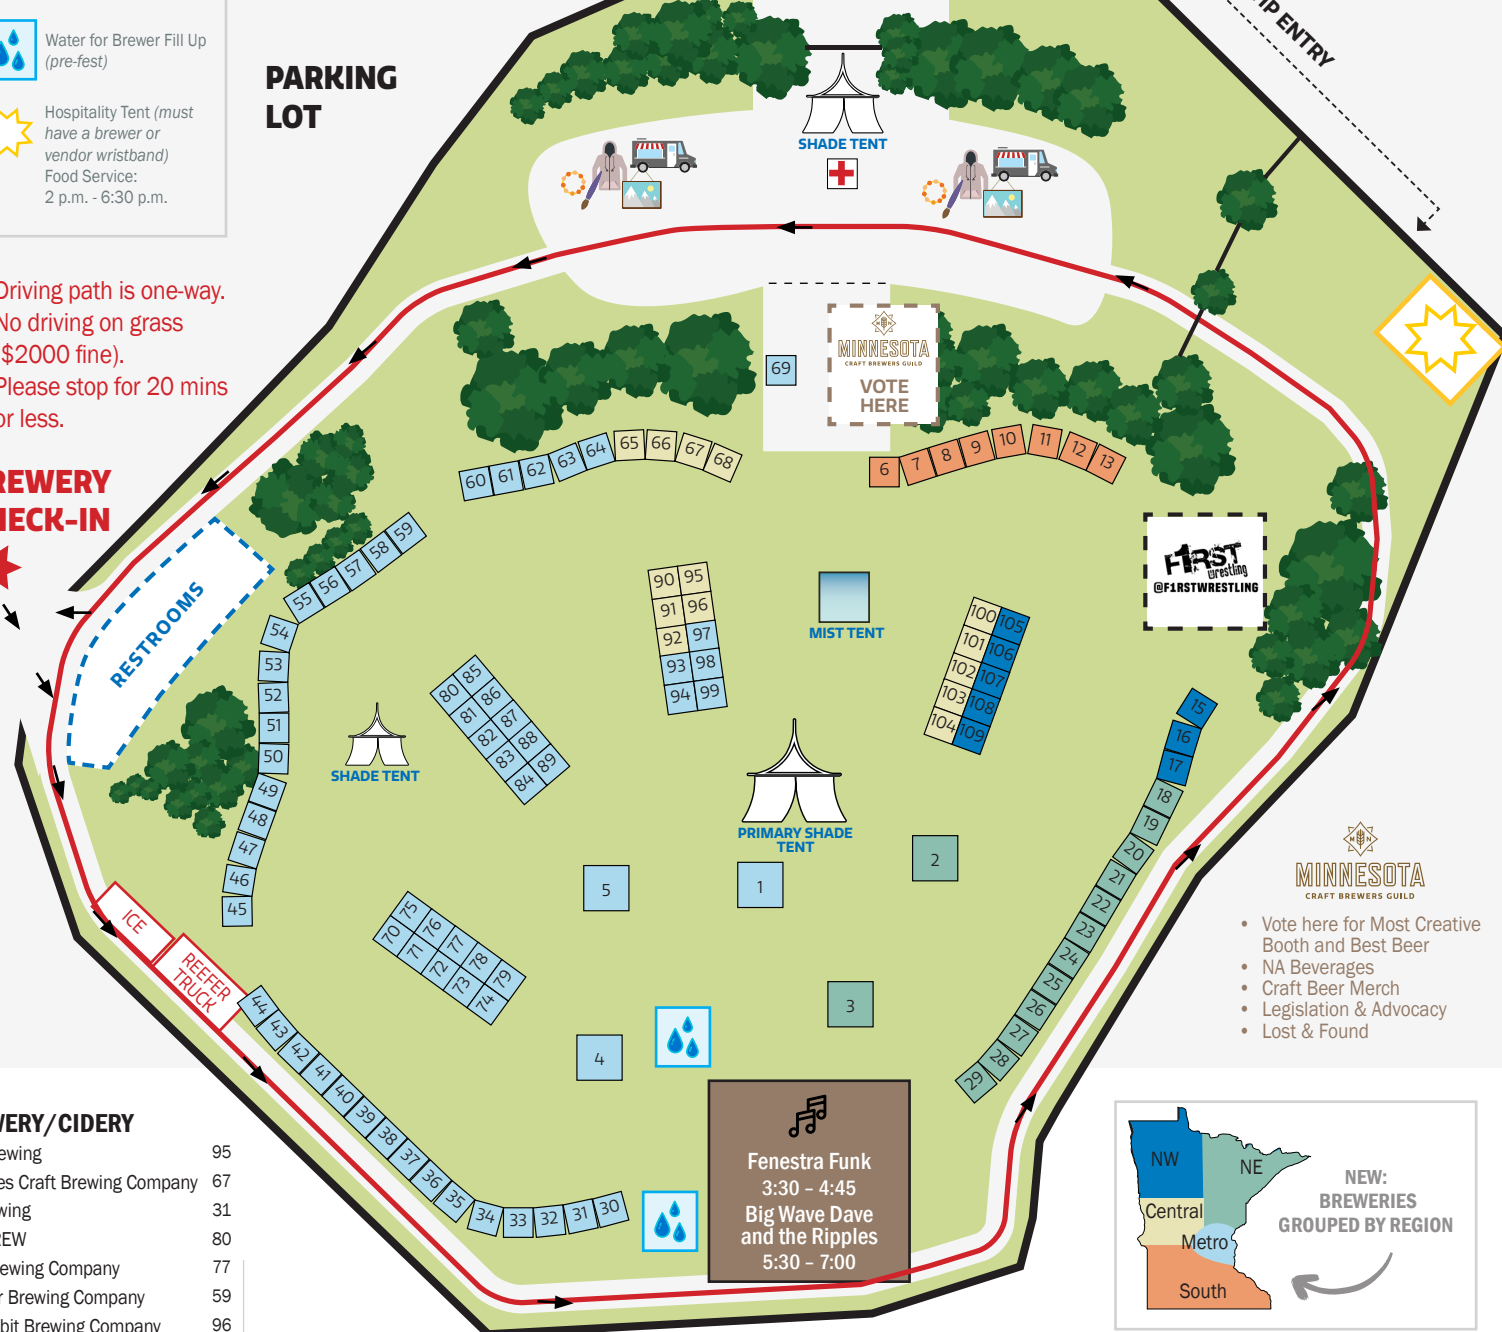

- Safety & Security Tent
- Water for Brewer Fill Up (pre-fest)
- Hospitality Tent (must have a brewer or vendor wristband)
Food Service:
2 p.m. - 6:30 p.m.

1. Driving path is one-way.
2. No driving on grass (\$2000 fine).
3. Please stop for 20 mins or less.

BREWERY CHECK-IN

PARKING LOT

MAIN ENTRY

VIP ENTRY

- MINNESOTA CRAFT BEER GUILD**
- Vote here for Most Creative Booth and Best Beer
 - NA Beverages
 - Craft Beer Merch
 - Legislation & Advocacy
 - Lost & Found

Hoops Brewing	25
Inbound BrewCo	98
Ineffable Brewing Company	49
Insight Brewing	50
Inver Grove Brewing	87
Invictus Brewing Company	61
Jack Pine Brewery	106
Lake Monster Brewing	78
Lake of the Woods Brewing Co.	17
Lakes & Legends	58
Lakeville Brewing Company	88
Lift Bridge Brewery	30
Little Thistle Brewing	11
LTD Brewing Co.	42
Luce Line Brewing Co.	51
Lupulin Brewing	66
Mana Brewing	41
Mankato Brewery	12
Mineral Springs Brewery	9
Modist Brewing Co	39

The Freehouse	52
Third Street Brewhouse	109
Thunder Brothers Brewery	68
Town Hall Brewery	45
Uncommon Loon Brewing Company	102
Union 32 Crafthouse	34
Unmapped Brewing Co.	97
Urban Growler Brewing Company	74
Ursa Minor Brewing	3
Uteplis	93
Venn Brewing Company	82
Wabasha Brewing Company	71
Waconia Brewing Company	79
Wandering Leaf Brewing Company	86
Warrior Brewing Company	24
Wicked Wort Brewing Company	94
Wild Mind Ales	38
Wild State Cider	29
Wooden Hill Brewing Company	32
Wooden Ship Brewing Company	85